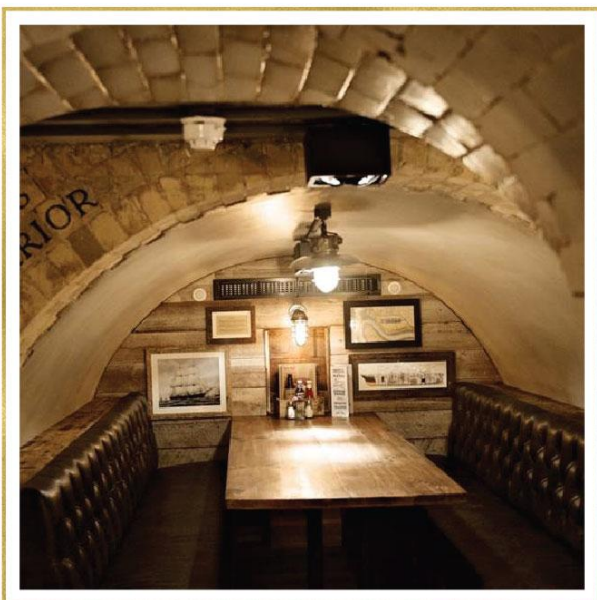

# ADMIRALS CABIN

This private dining room is the most exclusive area of the pub. The room will offer seating for 16-18 guests, together with full AV facilities, music system, private bathroom, crystal glassware and table service. It's perfect for an exclusive dining experience or holding board meetings. The Admiral's Cabin is an opulent and adaptable private dining facility - the ideal place to wow your guests.