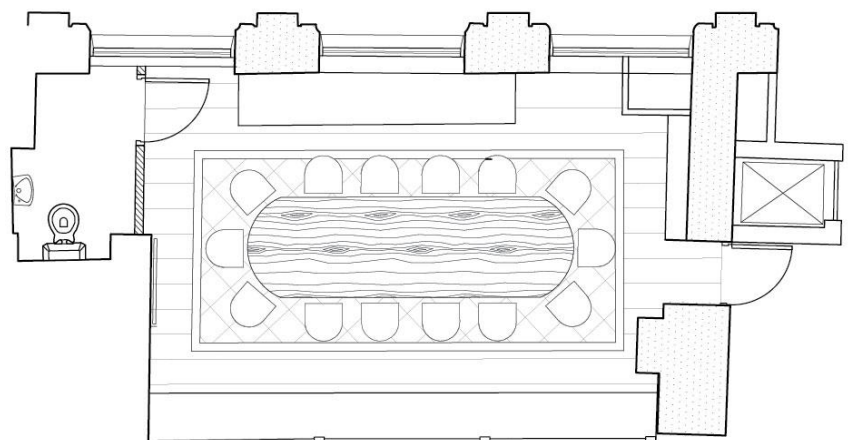

## FACILITIES

Internet

50inTV

Flipchart  
(on request)

18

25

## SET-UP STYLES:

- Meeting (boardroom)
- Private dining
- Buffet Style